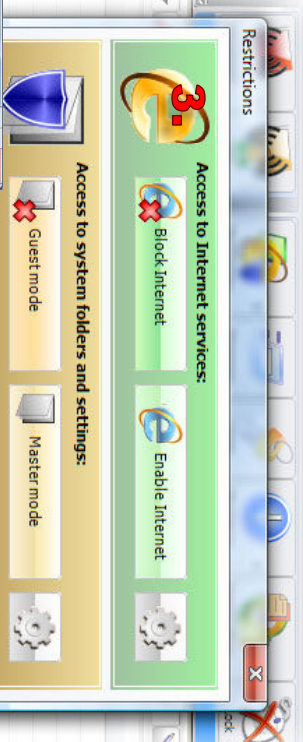

Requirement